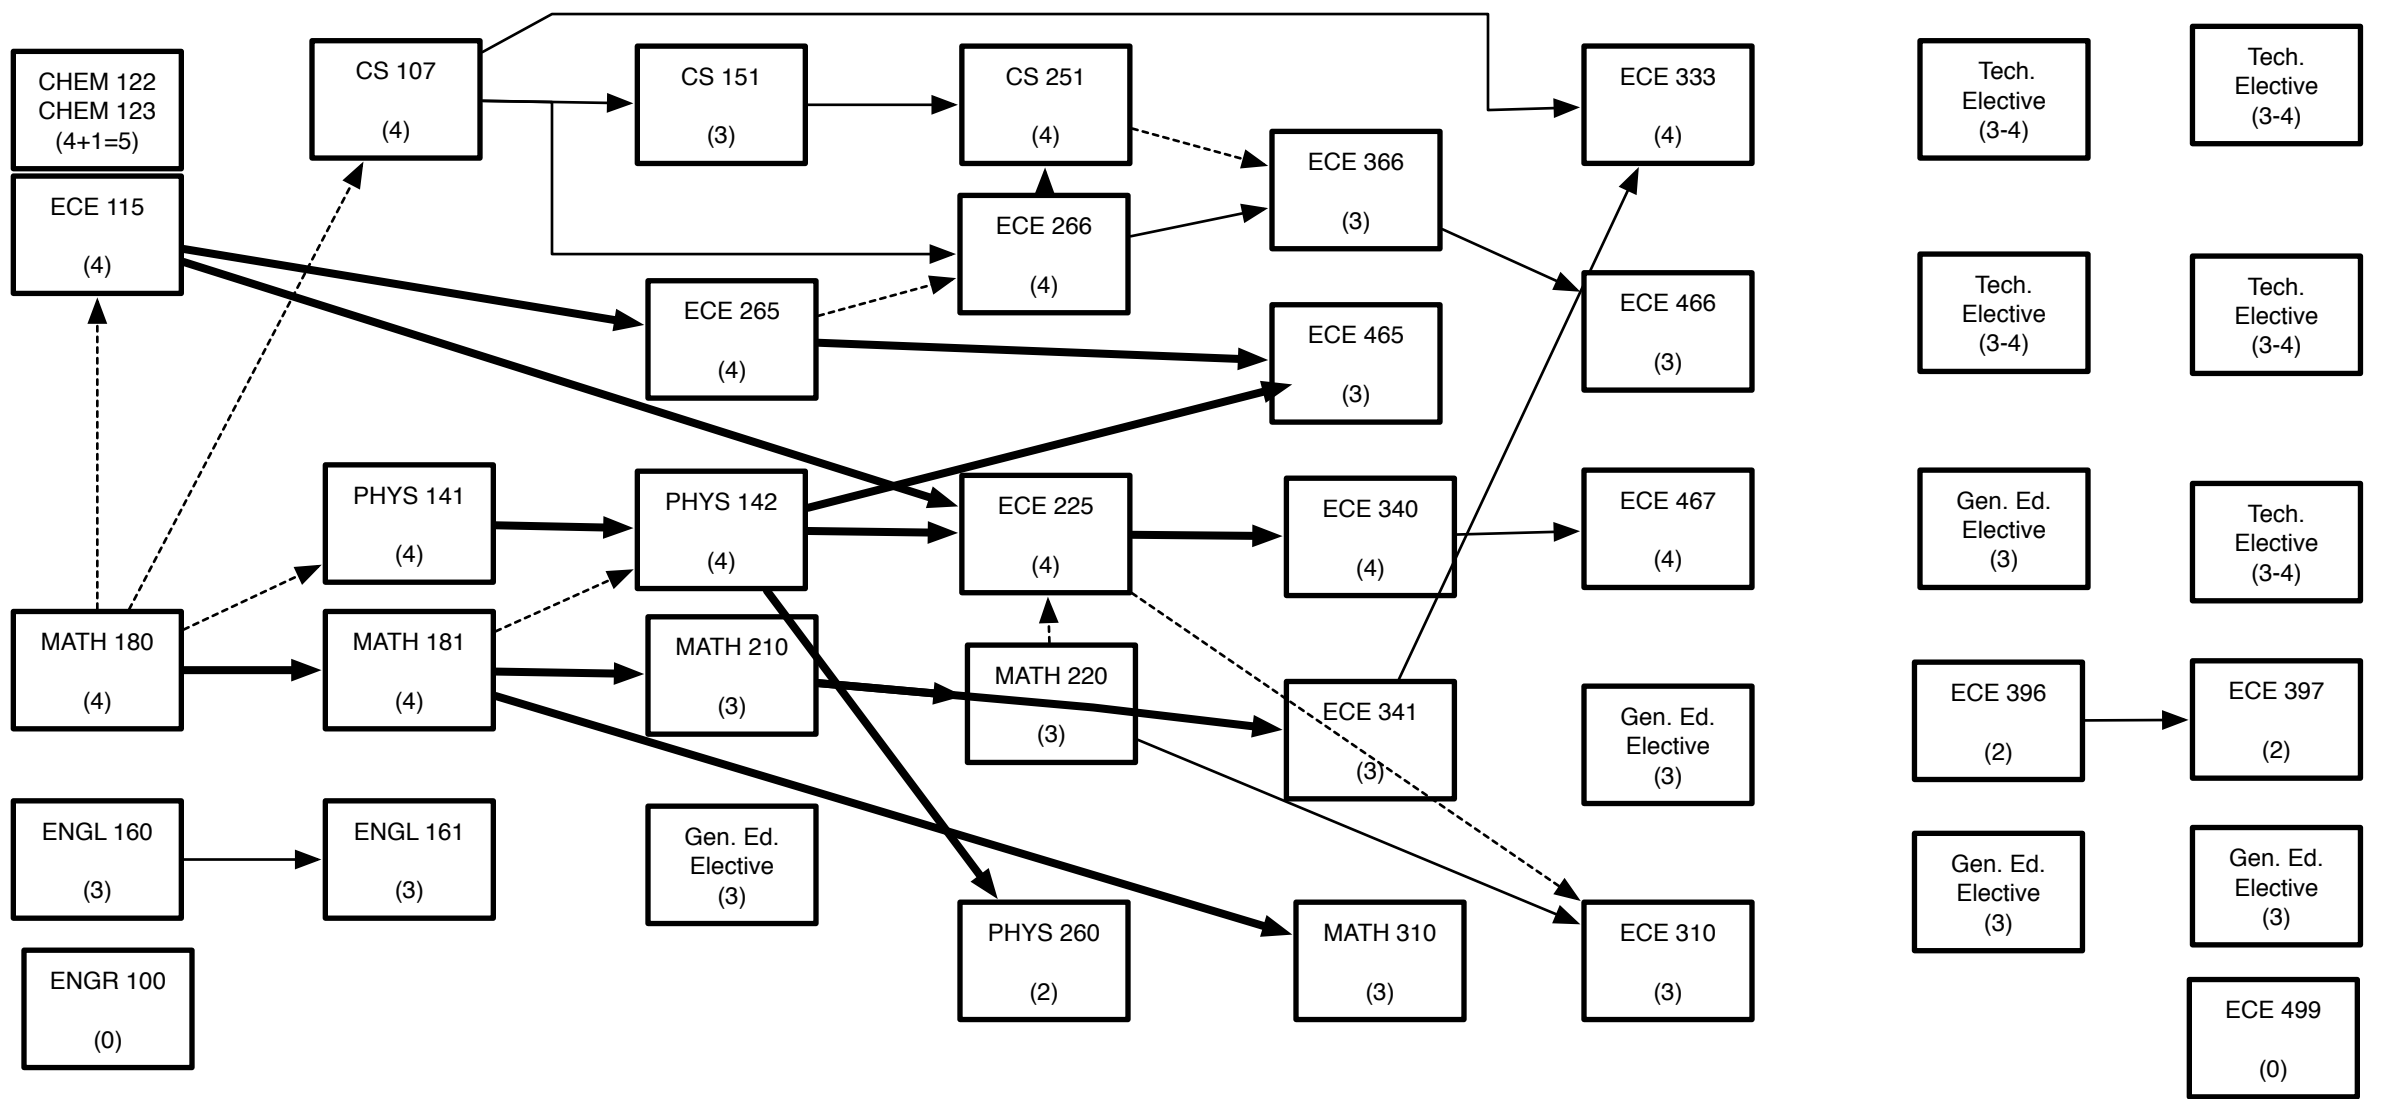

# UIC Computer Engineering Curriculum - Suggested Schedule of Courses

Year 1		Year 1		Year 2		Year 2		Year 3		Year 3		Year 4		Year 4
Sem 1		Sem 2		Sem 1		Sem 2		Sem 1		Sem 2		Sem 1		Sem 2
(16 hours)		(18 hours)		(17 hours)		(17 hours)		(16 hours)		(17 hours)		(14-16 hours)		(14 - 17 hours)

- co-requisite
- pre-requisite
- Grade C or better pre-requisite

09.25.2019 Natasha Devroye