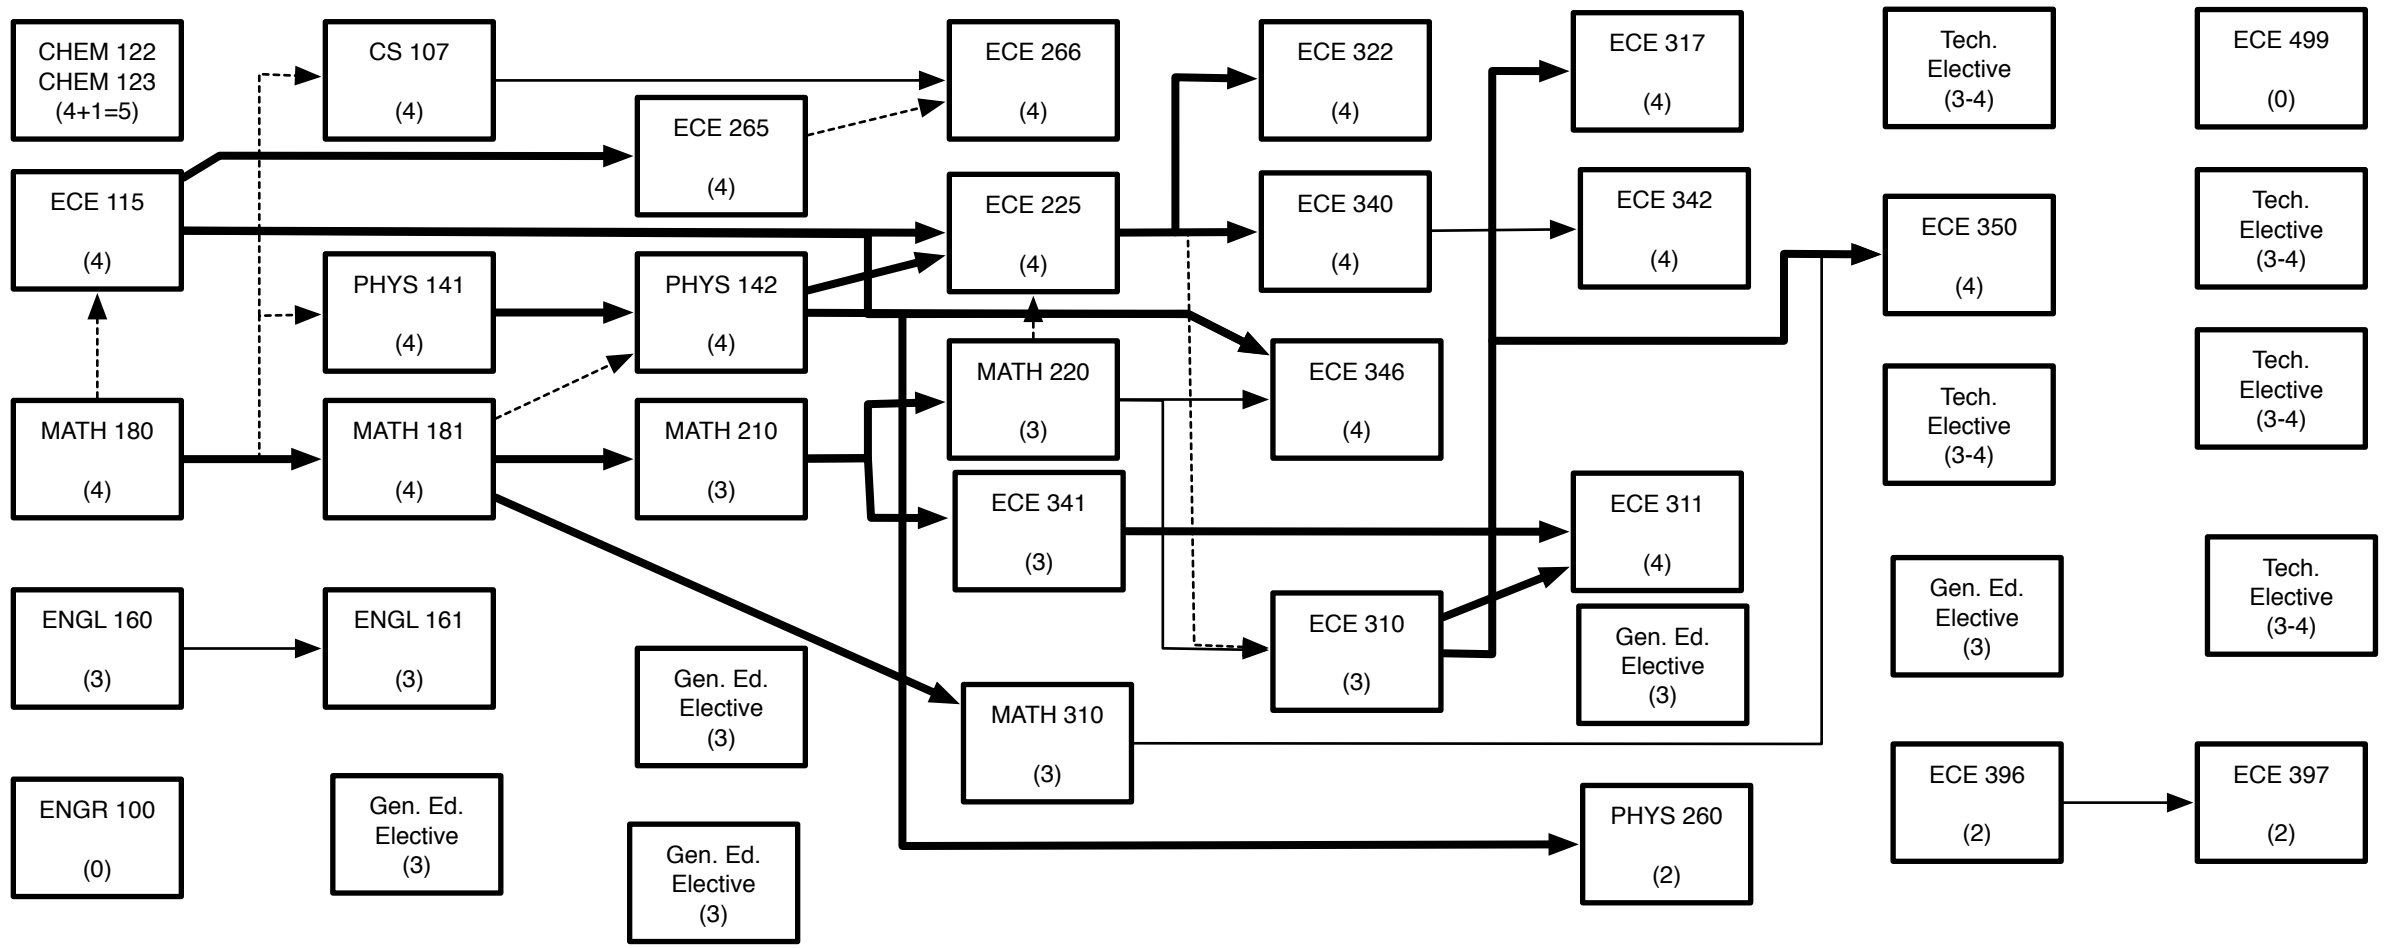

# UIC Electrical Engineering Curriculum - Suggested Schedule of Courses

Year 1	Year 1	Year 2	Year 2	Year 3	Year 3	Year 4	Year 4
Sem 1	Sem 2	Sem 1	Sem 2	Sem 1	Sem 2	Sem 1	Sem 2
(16 hours)	(18 hours)	(17 hours)	(17 hours)	(16 hours)	(17 hours)	(15-17 hours)	(11-14 hours)

- - - - -> co-requisite
- > pre-requisite
- > Grade C or better pre-requisite